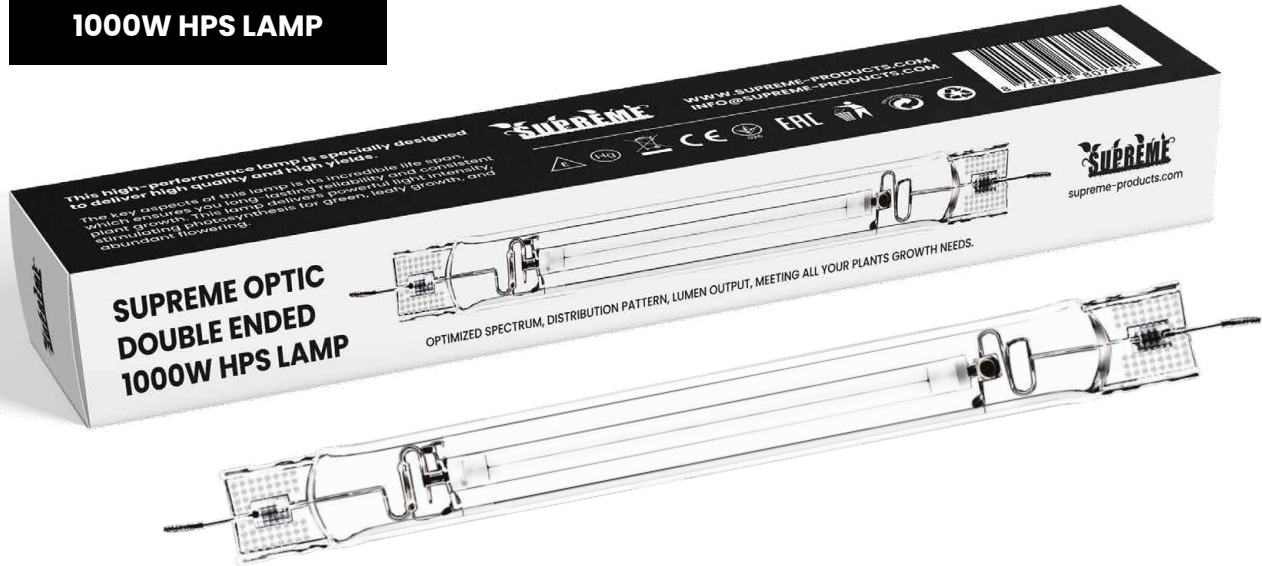

SUPREME OPTIC DE 1000W HPS LAMP

Art code
C8SUP0100023

OPTIMIZED SPECTRUM, DISTRIBUTION PATTERN, LUMEN OUTPUT, MEETING ALL YOUR PLANTS GROWTH NEEDS.

1000W HPS LAMP

THIS HIGH-PERFORMANCE LAMP IS SPECIALLY DESIGNED TO DELIVER HIGH QUALITY AND HIGH YIELDS.

The key aspects of this lamp is its incredible life span, which ensures you long-lasting reliability and consistent plant growth. This lamp delivers powerful light intensity, stimulating photosynthesis for green, leafy growth, and abundant flowering.

TECHNICAL SPECIFICATIONS

Application	Greenhouse lighting
Luminaire type	Open rated
Lamp Power	1000W
Nominal PPF	2000 $\mu\text{mol/s}$
Dimmable.....	Yes (use suitable fixture)
Burning Position	Horizontal
Base Designation.....	K12x30s
Dimensions.....	389 x 32 mm (\pm 5mm)
Warmup time/ restrike time	5 min/ 5 min
Rated life.....	10.000 hours
Packaging	Individually, 20 per box