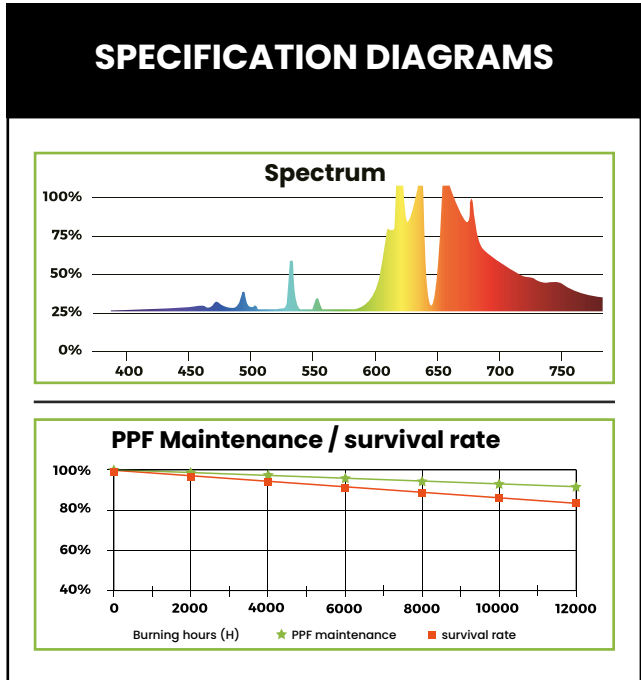

SUPREME OPTIC DE 1000W HPS LAMP

Art code
C8SUP0100023

OPTIMIZED SPECTRUM, DISTRIBUTION PATTERN, LUMEN OUTPUT, MEETING ALL YOUR PLANTS GROWTH NEEDS.

1000W HPS LAMP

THIS HIGH-PERFORMANCE LAMP IS SPECIALLY DESIGNED TO DELIVER HIGH QUALITY AND HIGH YIELDS.

The key aspects of this lamp is its incredible life span, which ensures you long-lasting reliability and consistent plant growth. This lamp delivers powerful light intensity, stimulating photosynthesis for green, leafy growth, and abundant flowering.

TECHNICAL SPECIFICATIONS

Application	Greenhouse lighting
Luminaire type	Open rated
Lamp Power	1000W
Nominal PPF	2000 $\mu\text{mol/s}$
Dimmable.....	Yes (use suitable fixture)
Burning Position	Horizontal
Base Designation.....	K12x30s
Dimensions.....	389 x 32 mm (\pm 5mm)
Warmup time/ restrike time	5 min/ 5 min
Rated life.....	10.000 hours
Packaging	Individually, 20 per box