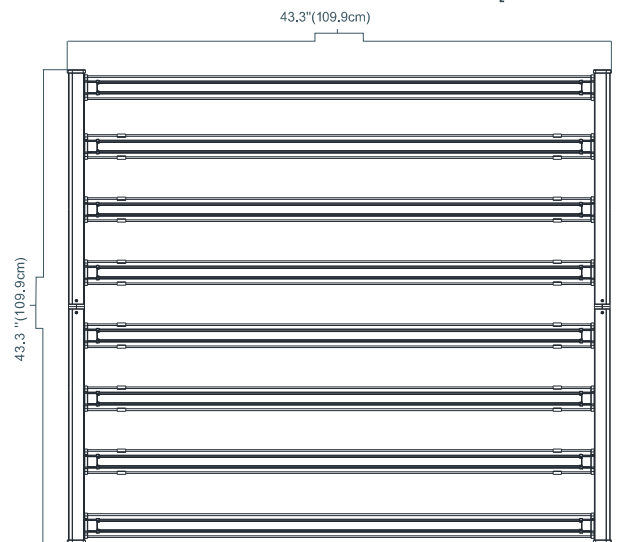

SPECIFICATIONS

Light Source	LED
Spectrum	Full spectrum
PPF	2800 $\mu\text{mol/s}$
Input Power	1000W
Efficacy	2.8 $\mu\text{mol/J}$
Input Voltage	Autosensing 200-277V
Fixture Dimensions Weight	43.3" L x 43.3" W x 2.63" H 27lbs 11oz 109.9cm L x 109.9cm W x 6.7cm H 7.5kg
Mounting Height	$\geq 6"$ (15.2cm) Above Canopy
Thermal Management	Passive
Dimming	0-10V
Light Distribution	120°
L fetime	L90: > 54,000hrs
Power Factor	> 90%
Certifications	IP66, CE, powersupply UL
Warranty	2 Year Standard Warranty

MAX AMPERAGE BY VOLTAGE SERVICE

VOLTAGE	208V	240V	277V
AMPERAGE	4.8A	4.0A	3.61A

SPECTRA

DIMENSIONS

[TOP VIEW]

[SIDE VIEW]

[POWER SUPPLY] 4