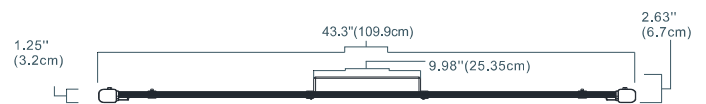

SPECIFICATIONS

Light Source	LED
Spectrum	Full spectrum
PPF	2800 $\mu\text{mol/s}$
Input Power	1000W
Efficacy	2.8 $\mu\text{mol/J}$
Input Voltage	Autosensing 200-277V
Fixture Dimensions Weight	43.3" L x 43.3" W x 2.63" H 27lbs 11oz 109.9cm L x 109.9cm W x 6.7cm H 7.5kg
Mounting Height	$\geq 6"$ (15.2cm) Above Canopy
Thermal Management	Passive
Dimming	0-10V
Light Distribution	120°
L fetime	L90: > 54,000hrs
Power Factor	> 90%
Certifications	IP66, CE, powersupply UL
Warranty	2 Year Standard Warranty

MAX AMPERAGE BY VOLTAGE SERVICE

VOLTAGE	208V	240V	277V
AMPERAGE	4.8A	4.0A	3.61A

SPECTRA

DIMENSIONS

[TOP VIEW]

[SIDE VIEW]

[POWER SUPPLY] 4